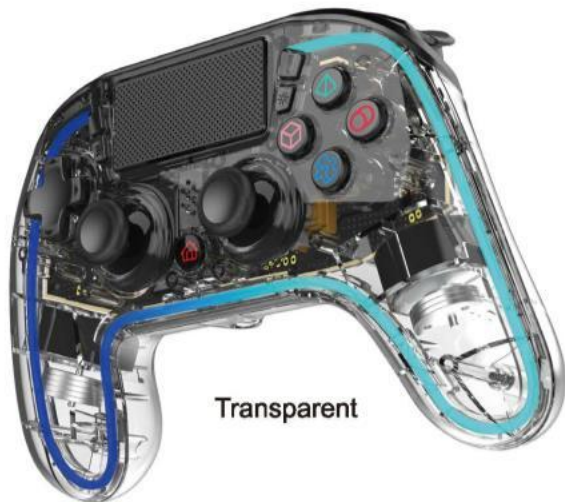

- 900mAh lithium battery
- Other platforms: PC/PS3/PS4/Android/iOS
- With six axis sensor and touchpad function
- Built-in speaker and 3.5mm jack for earphone
- Three programmable back buttons
- Many colors LED light tube, there are 4 different light models to choose with a additional button to control

Wireless

PC

Gyroscope

Vibration

Type-c

Home

COMPATIBLE WITH

RGB LED

4 MODES
7 COLORS LED LIGHT

COMPATIBLE WITH

Transparent

4 MODES
7 COLORS LED LIGHT

Wireless (BT) Game Controller for PS4 Model:SP-4269

- Other platforms: PC/PS3/Android/iOS/Ipad
- 800mAh polymer lithium battery
- Transparent shell , clearly see the internal structure of the controller
- With six axis sensor and touchpad function
- Built-in speaker and 3.5mm jack for earphone
- Three programmable back buttons
- Many colors LED light tube, there are 4 different light models to choose with a additional button to control