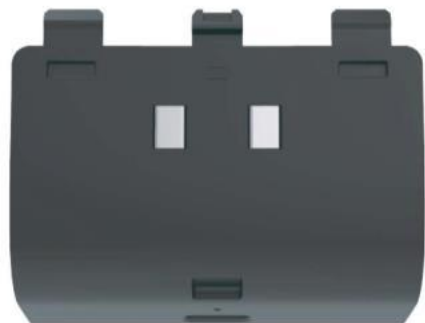

COMPATIBLE WITH